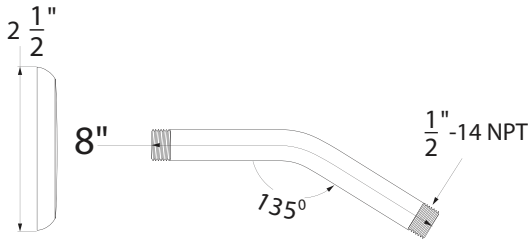

SPECIFIED MODEL

• Shower arm (P01284xx)