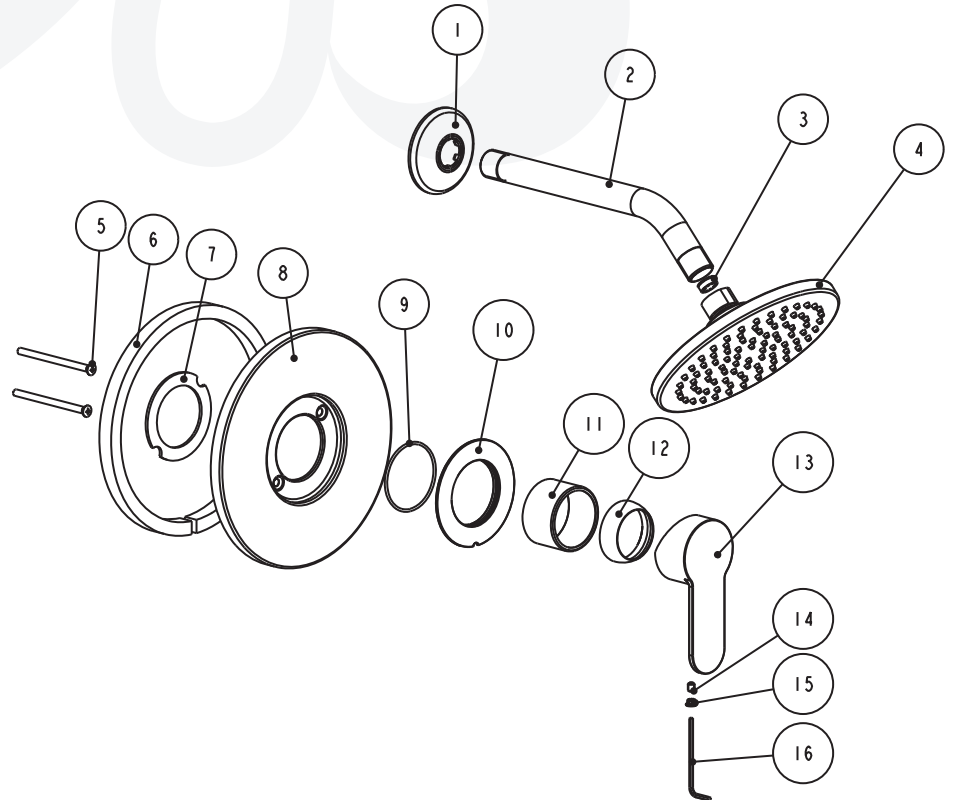

P6181601, P6181602, P6181616, P6181649 - Tazio Shower Trim

Description

TAZIO SHOWER ONLY TRIM KIT

- Tazio metal lever handle
- 6" Round shower head
- Single Setting shower head
- 1.5 GPM shower head

- VALVE SOLD SEPARATELY

**BREAK DOWN
Component Parts List**

16	CCQT0002	1
15	CTCP0072	1
14	CTST0117	1
13	CTHZ0443	1
12	CTCB0185	1
11	CTCB0670	1
10	CTCB0770	1
9	CTRR0244	1
8	CTCT0090	1
7	CTWP0223	1
6	CTWP0318	1
5	CTST0230	2
4	ATBE0197	1
3	ATBA0258	1
2	CTPT0051	1
1	CTCT0070	1
No	PART	Qty

SPECIFIED MODEL

• Shower arm (P01284xx)

• Shower head (P14273xx)

• Valve trim (P33211xx-1)

Item Number	Type	Date
P6181601, P6181602, P6181616, P6181649	Trim Kit	9-24-2021