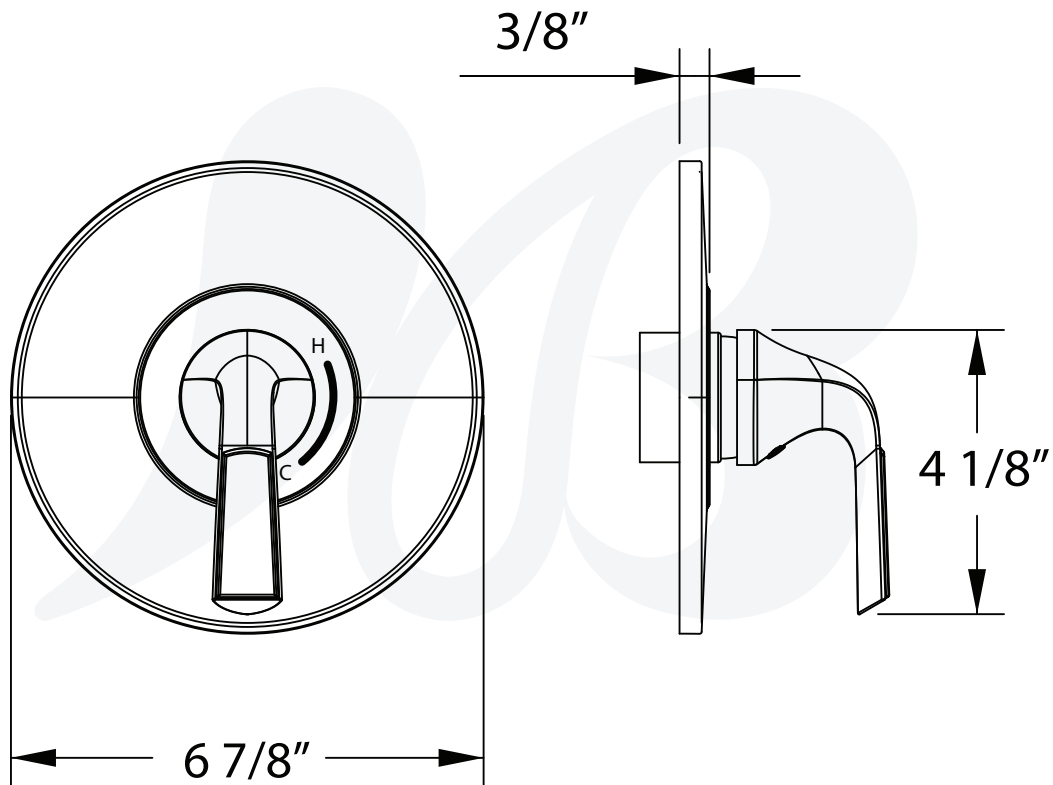

P6181601, P6181602, P6181616, P6181649 - Tazio Shower Trim

Description

TAZIO SHOWER ONLY TRIM KIT

- Tazio metal lever handle
- 6" Round shower head
- Single Setting shower head
- 1.5 GPM shower head

- VALVE SOLD SEPARATELY

**BREAK DOWN
Component Parts List**

16	CCQT0002	1
15	CTCP0072	1
14	CTST0117	1
13	CTHZ0443	1
12	CTCB0185	1
11	CTCB0670	1
10	CTCB0770	1
9	CTRR0244	1
8	CTCT0090	1
7	CTWP0223	1
6	CTWP0318	1
5	CTST0230	2
4	ATBE0197	1
3	ATBA0258	1
2	CTPT0051	1
1	CTCT0070	1
No	PART	Qty

SPECIFIED MODEL

• Shower arm (P01284xx)

• Shower head (P14273xx)

• Valve trim (P33211xx-1)

Item Number	Type	Date
P6181601, P6181602, P6181616, P6181649	Trim Kit	9-24-2021